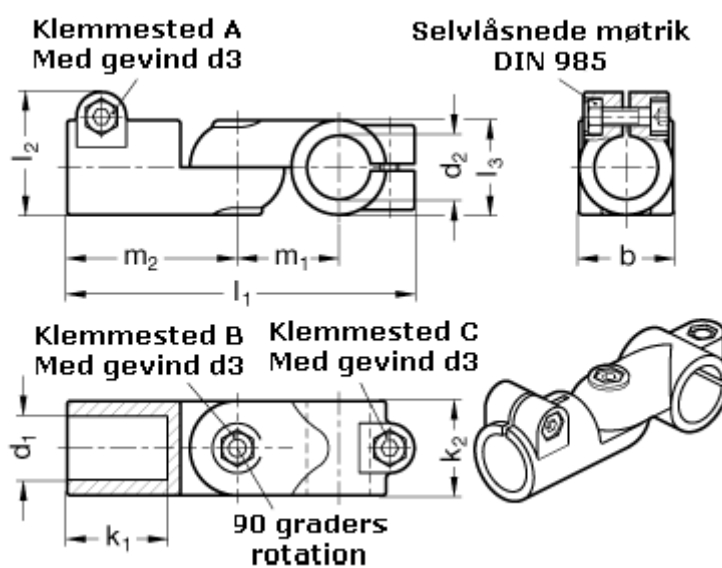

Article number: 20288B30B25S2SW

Description: E+G Swivel clamp - GN 288-B30-B25-S-2-SW

## Measures

$b = 40$	$m_1 = 43$
$d_1 = B30$	$m_2 = 72$
$d_2 = B25$	
$d_3 = M 8$	
$k_1 = 42.5$	
$k_2 = 40$	
$l_1 = 147$	
$l_2 = 52.0$	